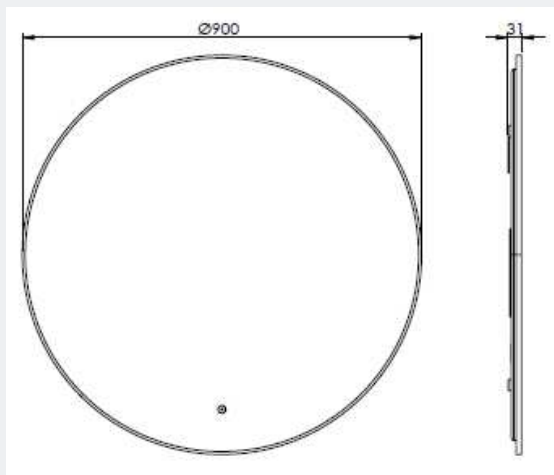

MIRROR TOSCANA

ART. NO

TOSØ90M –Børstet messing

TOSØ90S – Mat sort

SPECIFICATIONS

Power supply	230V / 50Hz
Light source	LED
Wattage LED/Heat panel	30/30W
Size	Ø900 mm
Depth	31 mm
Colour temperature	3500 K
CRI-value	>95
Light source energy class	G

SAFETY

IP Class	IP44
Protection class	II
Certifications	CE/UKCA

PACKAGING Ø900

Box size	95x95x6.5 cm
Box weight	G.W.: 11.65 KGS/N.W.: 8.0 KGS

Der tages forbehold for trykfejl og tekniske ændringer.