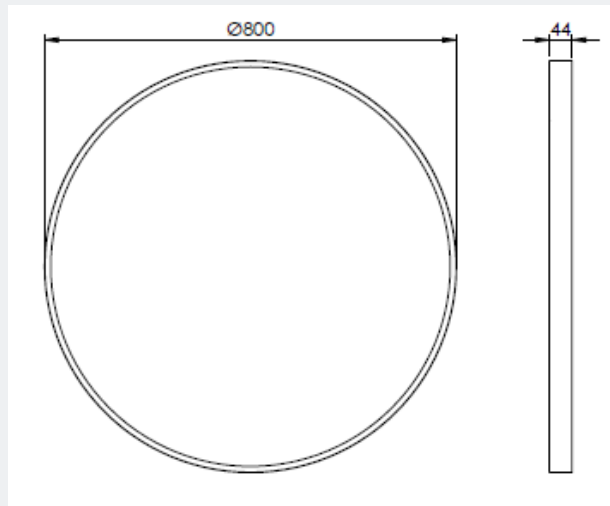

MIRROR MILANO

ART. NO

MILØ80 – Mat sort

SPECIFICATIONS

Power supply 220-240V / 50Hz

Light source LED

Wattage LED 20W

Size Ø800 mm

Depth 44 mm

Colour temperature 3000 K

CRI-value >95

Light source energy class F

SAFETY

IP Class IP44

Protection class II

Certifications CE

PACKAGING Ø800

Box size 86.5x86.5x8 cm

Box weight G.W.: 10.6 KGS/N.W.: 8.0 KGS

Der tages forbehold for trykfejl og tekniske ændringer.