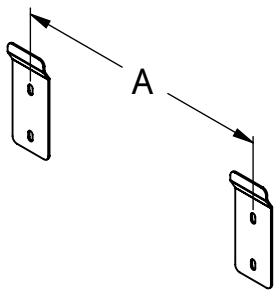

# cassøe®

Mounting instruction  
Montageanleitung  
Monteringsvejledning  
Mirror Luca

ON/OFF/DIM

Short press: ON/OFF  
Press and hold: Dimming up/down

Model:	Distance (A)
LUC A 60	20c m
LUC A 80	40c m
LUC A 90	50c m
LUC A 100	60c m
LUC A 120	80c m
LUC A 140	100c m
LUC A 160	120/25c m
LUC A 180	140/25cm